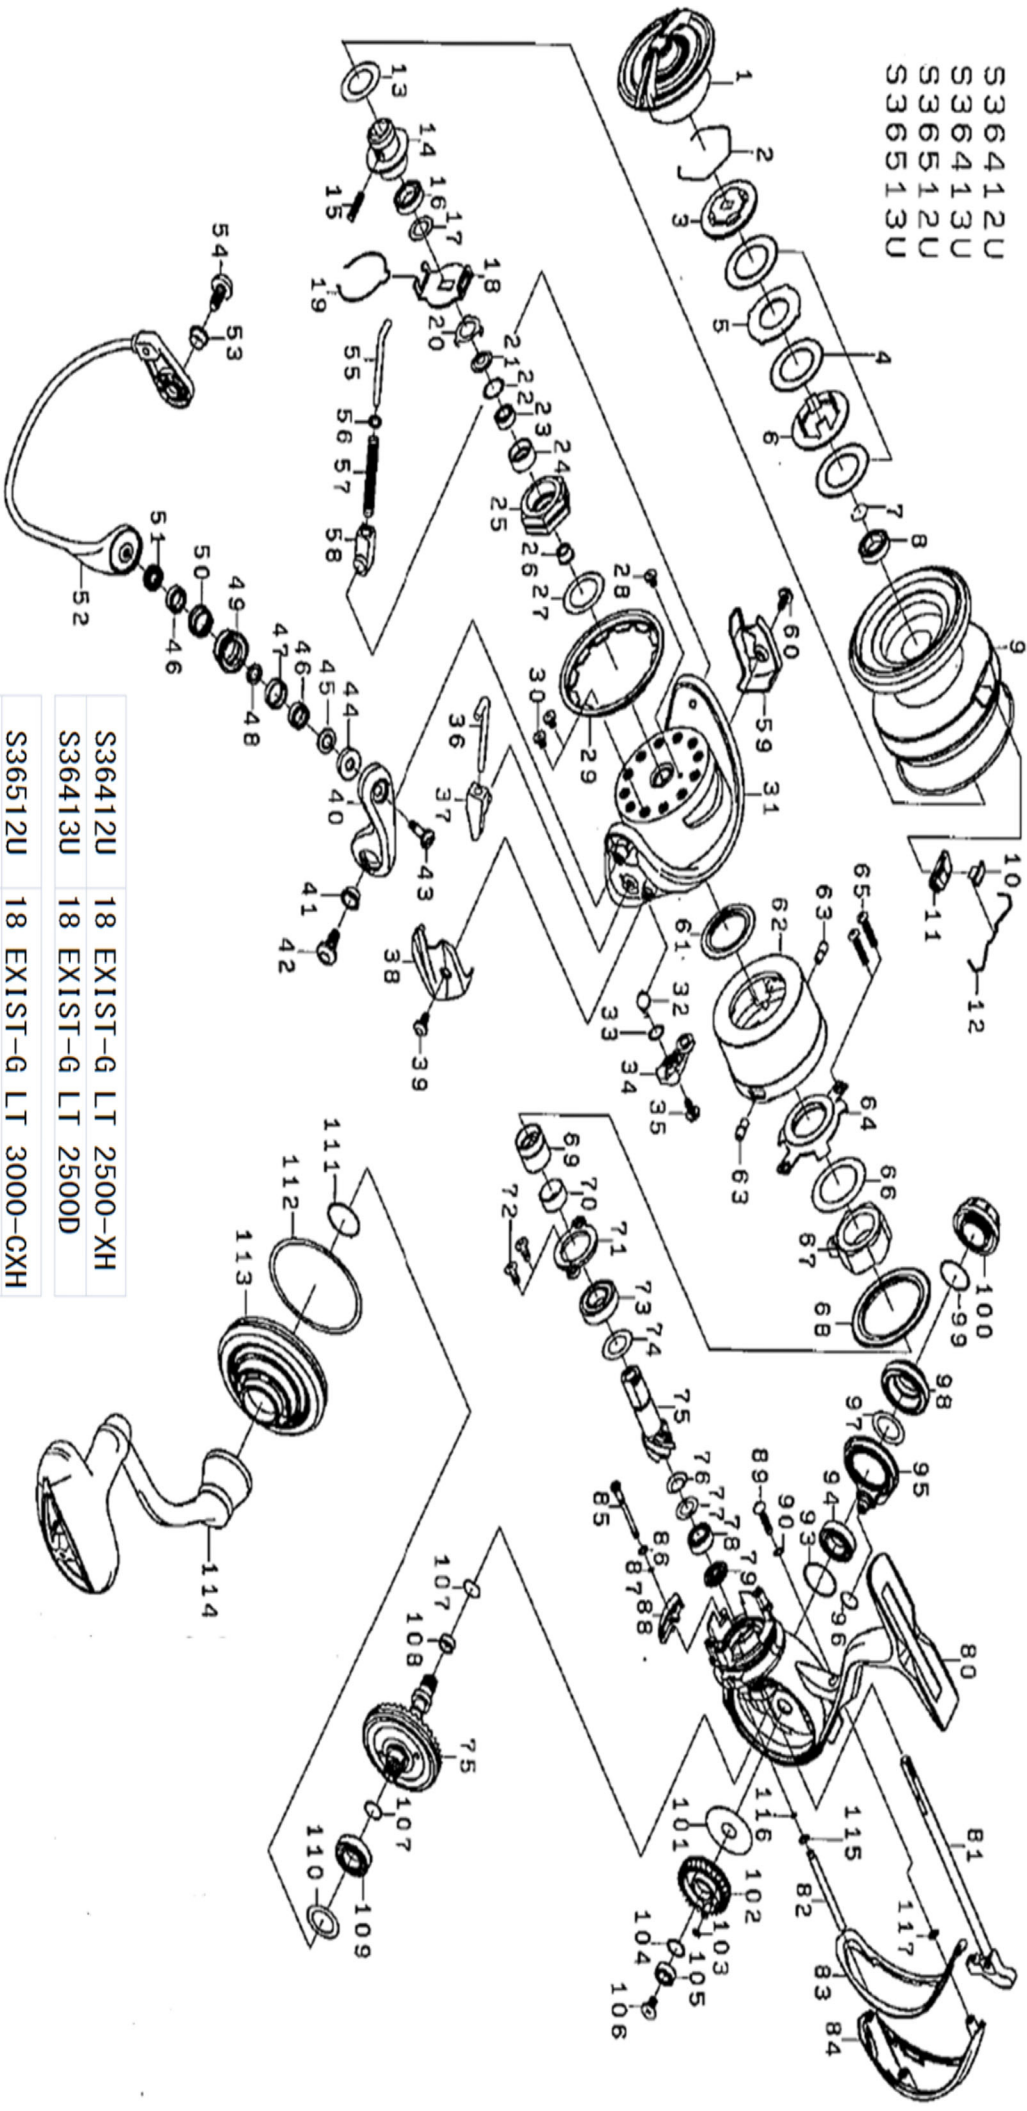

Please quote by part number, not key number when ordering
spares@daiwaaustralia.com.au PH: 02 8644 8644
2018 EXIST LT 2500-XH

S366412U
S366413U
S366512U
S366513U